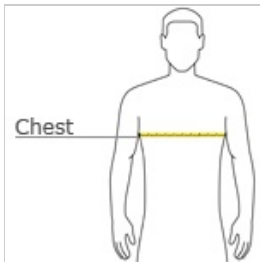

## HOW TO MEASURE

### CHEST WIDTH

Measure under the arm and around the fullest part of the chest with arms down, keeping tape horizontal.